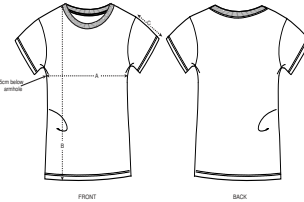

WOMEN T-SHIRTS  
**STELLA**  
**EXPRESSER**  
 STTW032

**The iconic women's fitted t-shirt**

Single Jersey  
 100% Organic ring-spun combed cotton  
 155 GSM

- Set-in sleeve
- 1x1 rib at neck collar
- Inside back neck tape in self fabric
- Sleeve hem and bottom hem with narrow double topstitch

**FITTED**

XS	S	M	L	XL	XXL
----	---	---	---	----	-----

Size guide

SIZES	XS	S	M	L	XL	XXL
A Half Chest	42	44.5	47.5	50.5	53.5	56.5
B Body Length	62	64	66	68	69	69
C Sleeve Length	16	16	17	17	18	18

Combo options