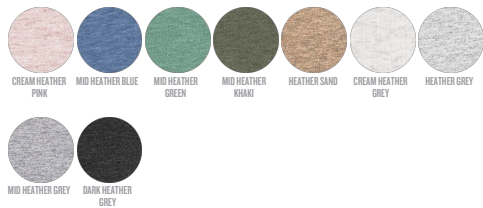

Creator Mini Creator

Printing Specifications

Fits all kind of printing techniques. Please visit our website for more information.

**WHITES**

**COLORS**

**ESSENTIAL HEATHERS**

**SPECIAL HEATHERS**

**STANLEY/STELLA**